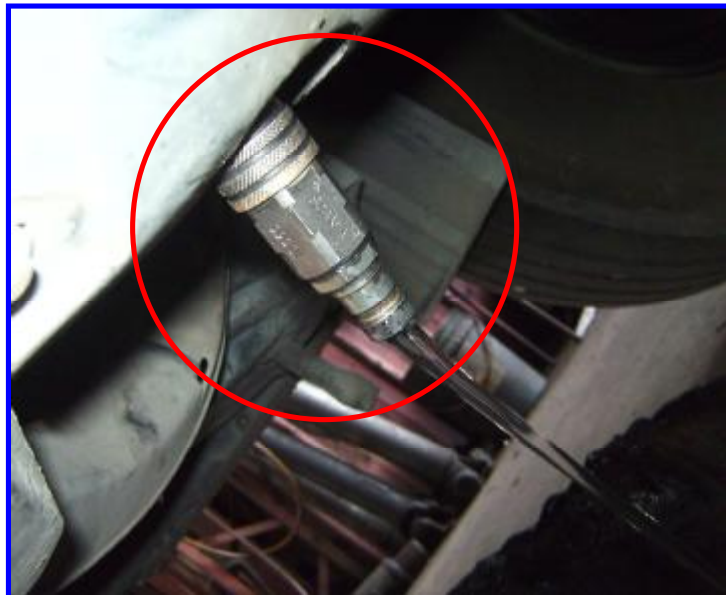

H.C.B-A1350

SCANIA RADIATOR QUICK ADAPTOR

n Female adaptor for radiator when purge or refill radiator liquid.

n Applicable: SCANIA 340.360 and truck and bus.