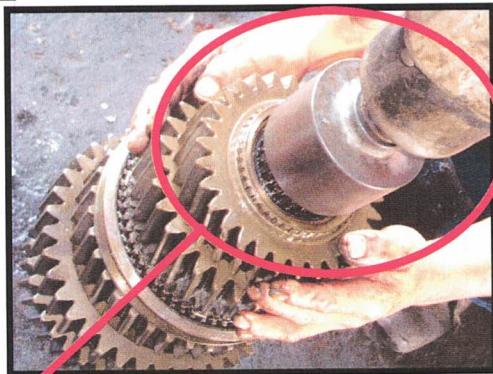

## SCANIA TRANSMISSION CLUTCH FRONT MAIN SHAFT SOCKET (Dr. 3/4")

Dr. 3/4"

### NUT SIZE

Turn the "Scania front main shaft socket" in anticlockwise rotation and take the nut out.