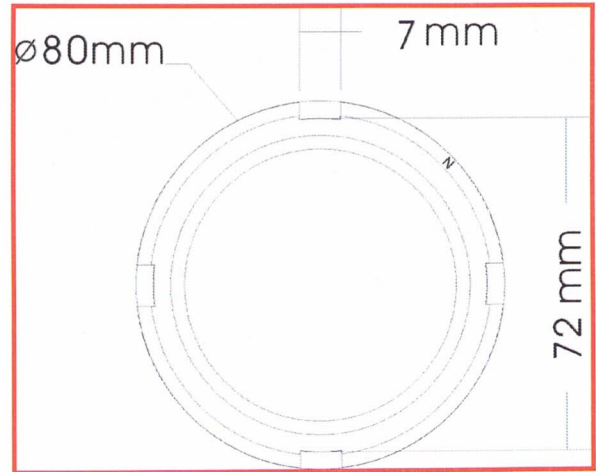

## SCANIA TRANSMISSION CLUTCH FRONT MAIN SHAFT SOCKET (Dr. 3/4")

Dr. 3/4"

### NUT SIZE

Turn the "Scania front main shaft socket" in anticlockwise rotation and take the nut out.